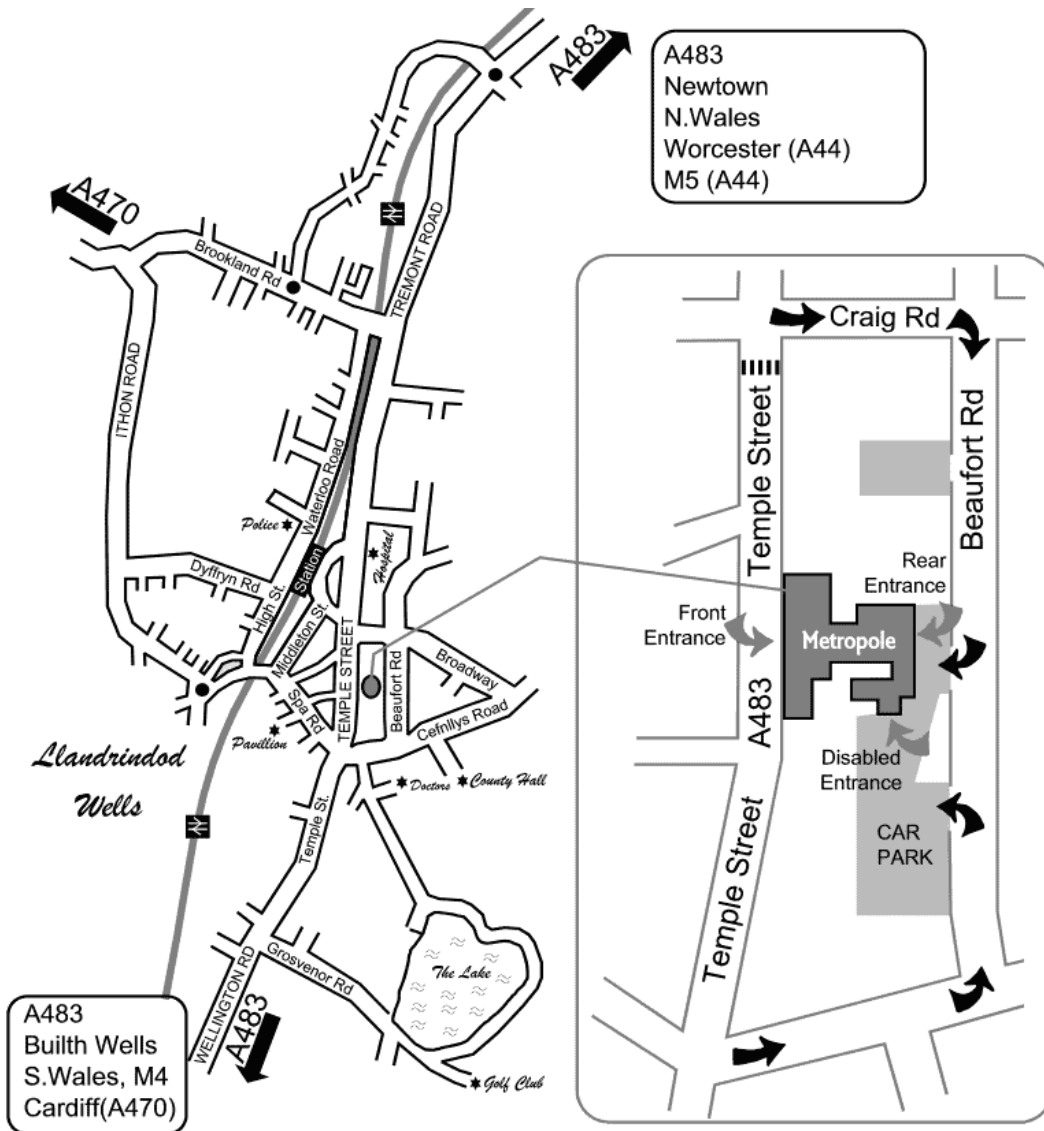

THE METROPOLE

HOTEL • HEALTH SPA • BRASSERIE
WEDDINGS • CONFERENCES

How to find us:

The Metropole is situated in the centre of Llandrindod Wells on A483.

Car parking is situated at the rear of the hotel. The main road at front of hotel has single yellow line: parking is not permitted Mon-Sat 8am-6pm. However, if you require assistance with luggage from car park, you can briefly stop outside the front of hotel and request assistance at reception and a porter will meet you in the car park.